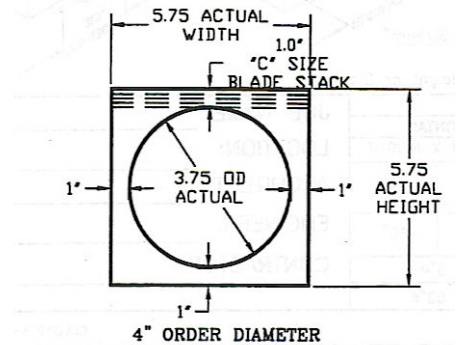

Fire Damper Sizing Chart

75 - 05 - 77 - 99 "C" Series

"C" Sizing Chart

Diameter	Damper Frame Width x Height
4"	6x6
5"	7x7
6"	8x8
7"	9x9
8"	10x11
9"	11x12
10"	12x13
11"	13x14
12"	14x15
13"	15x16
14"	16x17
15"	17x18
16"	18x19
17"	19x21
18"	20x22
19"	21x23
20"	22x24
21"	23x25
22"	24x26
23"	25x27
24"	26x28
25"	27x29
26"	28x30
27"	29x32
28"	30x33

Diameter	Damper Frame Width x Height
29"	31x34
30"	32x35
31"	33x36
32"	34x37
33"	35x38
34"	36x39
35"	37x40
36"	38x42
37"	39x43
38"	40x44
39"	41x45
40"	42x46
41"	43x47
42"	44x48
43"	45x49
44"	46x50
45"	47x52
46"	48x53
47"	49x54
48"	50x55
49"	51x56
50"	52x57
51"	53x58
52"	54x59

Example:

Note: All sizing in inches

W
C.L. WARD
& FAMILY INC.

1502 Industrial Drive, Unit #2
Monongahela, PA 15063