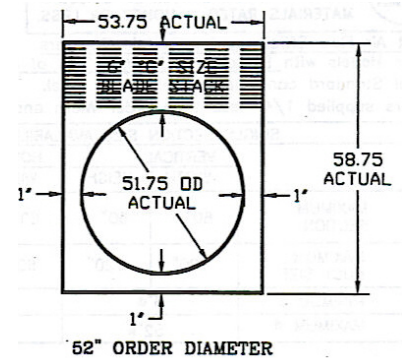

Fire Damper Sizing Chart

75 - 05 - 77 - 99 "C" Series

"C" Sizing Chart

Diameter	Damper Frame Width x Height
4"	6x6
5"	7x7
6"	8x8
7"	9x9
8"	10x11
9"	11x12
10"	12x13
11"	13x14
12"	14x15
13"	15x16
14"	16x17
15"	17x18
16"	18x19
17"	19x21
18"	20x22
19"	21x23
20"	22x24
21"	23x25
22"	24x26
23"	25x27
24"	26x28
25"	27x29
26"	28x30
27"	29x32
28"	30x33

Diameter	Damper Frame Width x Height
29"	31x34
30"	32x35
31"	33x36
32"	34x37
33"	35x38
34"	36x39
35"	37x40
36"	38x42
37"	39x43
38"	40x44
39"	41x45
40"	42x46
41"	43x47
42"	44x48
43"	45x49
44"	46x50
45"	47x52
46"	48x53
47"	49x54
48"	50x55
49"	51x56
50"	52x57
51"	53x58
52"	54x59

Example:

Note: All sizing in inches

W
C.L. WARD
 & FAMILY INC.

1502 Industrial Drive, Unit #2
 Monongahela, PA 15063