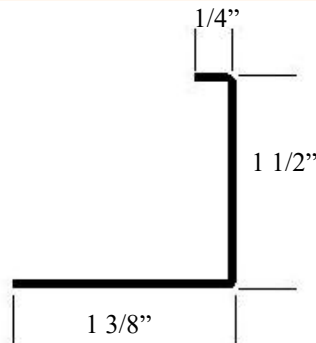

OvalFlange

CONTACT

Office: 888.973.7600

1100 Ashwood Drive
Suite 1102
Canonsburg, PA 15317
Can

www.clward.com

Detail

- Oval duct connection system
- Meets SMACNA B Reinforcement Class
- 8" - 48" 18 gauge
50" and up - 16 gauge
- Available in galvanized, galvaneal, stainless, aluminum, aluminized and PVC
- Pre-Punched holes for easier duct connections (12" and up)
- No special tools required
- Available for 1" double wall
- Solid oval profile

Profile

1" Double Wall Profile

Packaging

- Sold as single units

Item Code	Item Description	Packaging
EOXXXXGA	SpiralFlange Single Wall	Per Order
EFOWXXXX1IRGA	SpiralFlange - 1" Double Wall	Per Order

XXXX= Minor - Major