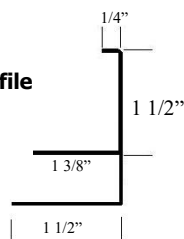

OvalFlange

CONTACT

Office: 888.973.7600

1100 Ashwood Drive
Suite 1102
Canonsburg, PA 15317
Can

www.clward.com

Detail

- Oval duct connection system
- Meets SMACNA B Reinforcement Class
- 8" - 48" 18 gauge
50" and up - 16 gauge
- Available in galvanized, galvaneal, stainless, aluminum, aluminized and PVC
- Pre-Punched holes for easier duct connections (12" and up)
- No special tools required
- Available for 1" double wall
- Solid oval profile

Profile

1" Double Wall Profile

Packaging

- Sold as single units

Item Code	Item Description	Packaging
EOXXXXGA	SpiralFlange Single Wall	Per Order
EFOWXXXX1IRGA	SpiralFlange - 1" Double Wall	Per Order

XXXX= Minor - Major