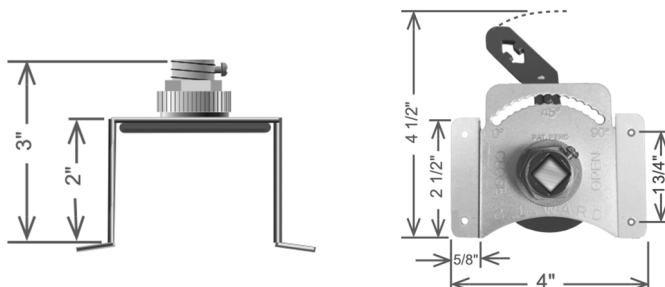

Speedy Stand-off Regulator

Detail

CL WARD 3/8" damper regulator filled with features and functionality.

- 20 gauge galvanized stand
- All metal construction
- 15 blade locking positions
- Damper blade indicator on handle
- Damper bearing set screw
- "CL WARD Blue" handle for easy visibility
- "Thumb or Wrench" locking nut to lock in final settings

CONTACT

Office: 888.973.7600

1100 Ashwood Drive
Suite 1102
Canonsburg, PA 15317

www.clward.com

Profile

Packaging

Item Code	Description	Packaging
SPEEDYSR25	2" Speedy Stand-off Regulator	25 per carton
SPEEDYSR100	2" Speedy Stand-off Regulator	100 per carton